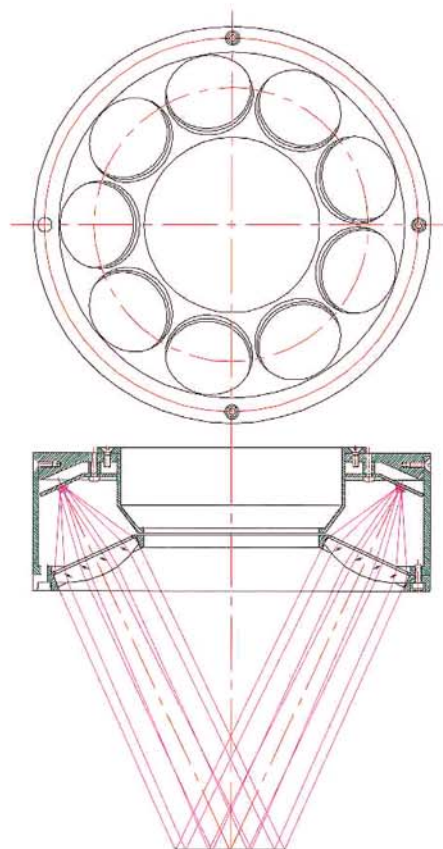

SUC照明— 世界初実体顕微鏡用 LED暗視野照明装置

実体顕微鏡対物レンズにぴったりフィットする照明で、LEDとコリメーターレンズが平行に近い光の輪を作り出して標本を照らします。従って、暗視野の観察効果が得られて、今まで発見しにくい軽微なクラッチを簡単に見つけます。検査作業の負担を軽くするのみならず、効率も顕著に上がります。他の煩わしい付加照明装置を省くことも可能になり、更にあらゆるタイプの実体顕微鏡に対応できます。

SUC Illuminator is a very unique device designed for all kinds of stereo-microscope. The built-in LED and the collimator lens make a shining ring that has the same focusing distance as the objective lens' so that SUC may illuminate the specimen with a very parallel light. Therefore, you may obtain an observation effect of the dark field, and find the slight clutch easier than any other illuminator. SUC does not only reduce the burden of inspection job, but also raise the efficiency remarkably. SUC may save all of your trouble on choosing illuminators.